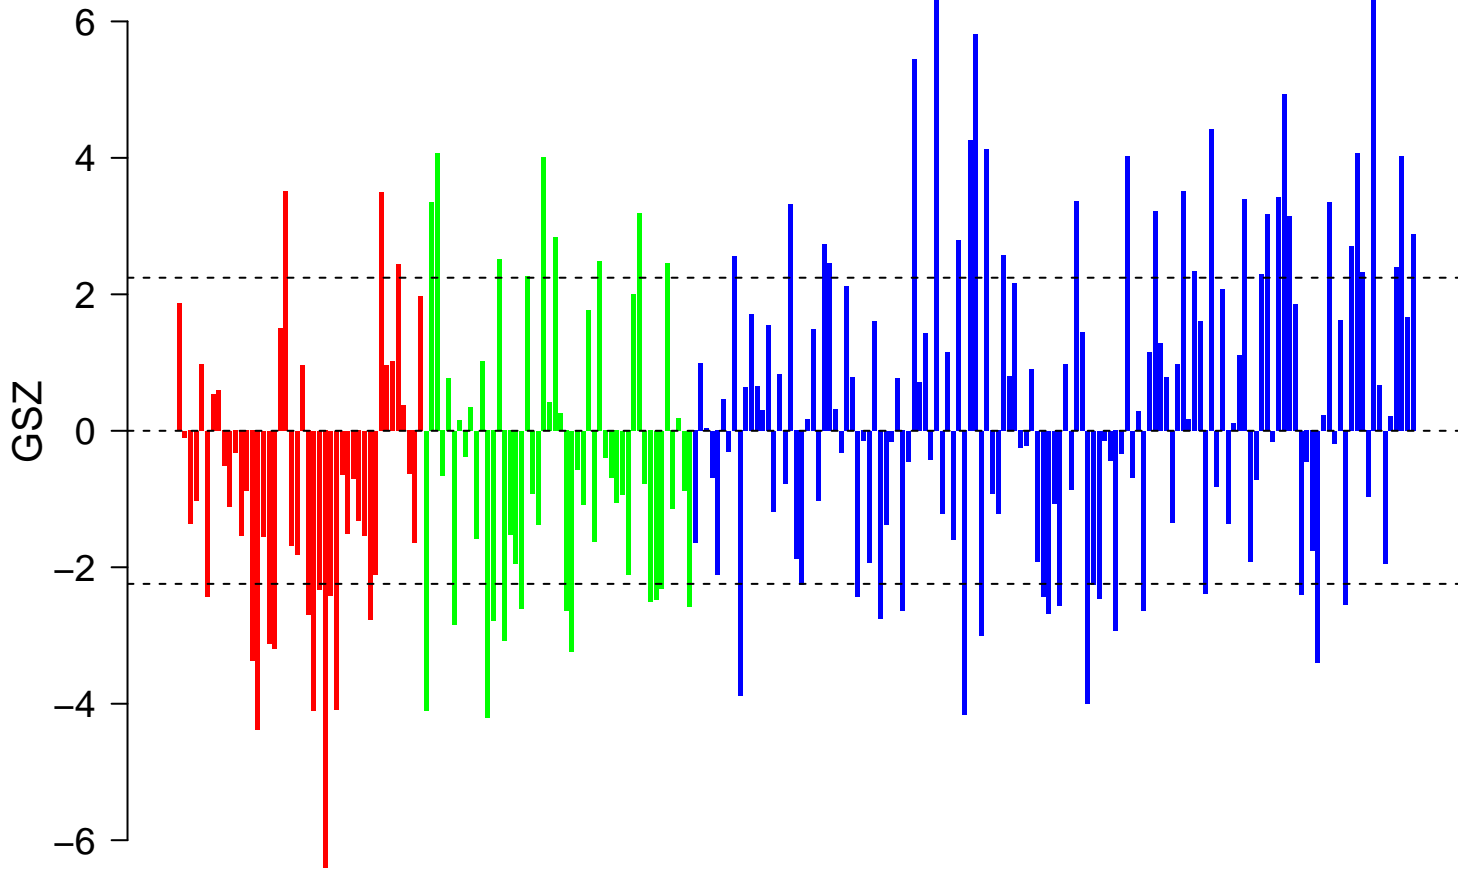

# MAHADEVAN\_GIST\_MORPHOLOGICAL\_SWITCH